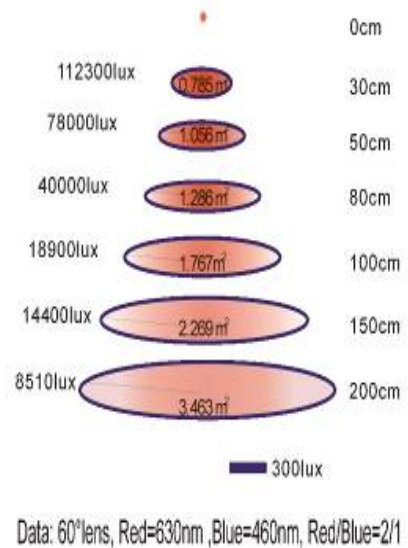

### Parameter

Model no.	Flora 4
Power	110V/136W , 220V/132W
LEDs Quantity	60pcs 3W LED
Color	<b>R/B. Color ratio, wavelength can be customized</b>
Input Voltage	AC85~264V
Output Voltage	DC32~45V
Lumens	2500LM
Working Frequency	50~60Hz
Lux	19000lux/1m, 9400/1.5m ,5300/2m
Lighting Area	1.13m <sup>2</sup> /1m, 1.911/1.5m, 2.717/2m
Working Environment	45%~90%RH 20~40°C
Working temperature	37°C~44°C
Size	270*283*85mm
NW	3.6KG
Gross Weight	4.6KG
Packing Size	374*320*120mm

Data: 60°lens, Red=630nm ,Blue=460nm, Red/Blue=2/1

### Parameter

Model no.	Flora 6
Power	110V/209W, 220V/198W
LEDs Quantity	90pcs 3W LED
Color	<b>R/B. Color ratio, wavelength can be customized</b>
Input Voltage	AC85~264V
Output Voltage	DC32~45V
Lumens	3700LM
Working Frequency	50~60Hz
Lux	18900lux/1m, 14400/1.5m, 8510/2m
Lighting Area	1.767m <sup>2</sup> /1m, 2.269/1.5m, 3.4630/2m
Working Environment	45%~90%RH 20~40°C
Working temperature	36°C~46°C
Size	383*283*85mm
NW	4.8KG
Gross Weight	5.7KG
Packing Size	460*320*120mm