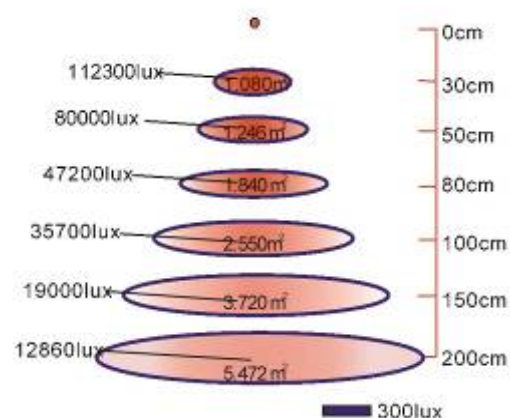

Data: 60° lens, Red=630nm, Blue=460nm, Red/Blue=2/1