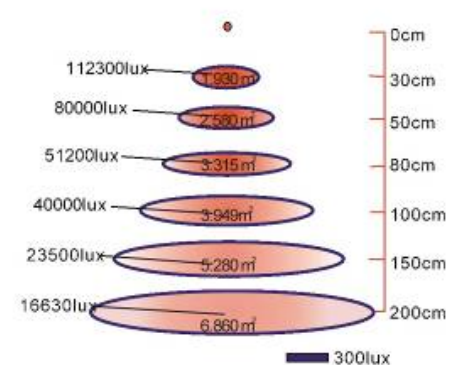

Parameter

Model no.	Flora 16
Power	110V/580W, 220V/541W
LEDs Quantity	240pcs 3W LED
Color	R/B. Color ratio, wavelength can be customized
Input Voltage	AC85~264V
Output Voltage	DC32~45V
Lumens	9900LM
Working Frequency	50~60Hz
Lux	40000lux/1m, 23500/1.5m, 16630/2m
Lighting Area	3.949m²/1m, 5.28/1.5m, 6.86/2m
Working Environment	45%~90%RH 20~40°C
Working temperature	45°C~50°C
Size	948*283*85mm
NW	11.15KG
Gross Weight	12.5KG
Packing Size	1025*320*120mm