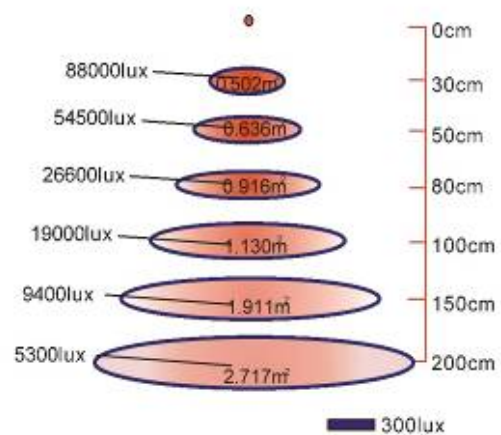

### Parameter

Model no.	Flora 4
Power	110V/136W , 220V/132W
LEDs Quantity	60pcs 3W LED
Color	<b>R/B. Color ratio, wavelength can be customized</b>
Input Voltage	AC85~264V
Output Voltage	DC32~45V
Lumens	2500LM
Working Frequency	50~60Hz
Lux	19000lux/1m, 9400/1.5m ,5300/2m
Lighting Area	1.13m <sup>2</sup> /1m, 1.911/1.5m, 2.717/2m
Working Environment	45%~90%RH 20~40°C
Working temperature	37°C~44°C
Size	270*283*85mm
NW	3.6KG
Gross Weight	4.6KG
Packing Size	374*320*120mm