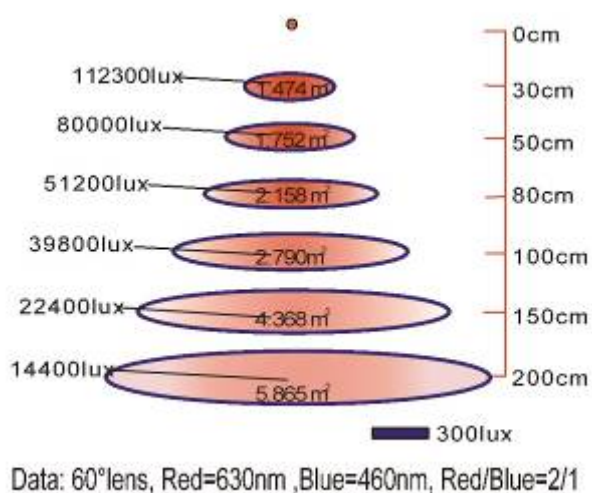

Flora 12-Led grow lights

Parameter

Model no.	Flora12
Power	110V/430W, 220V/404W
LEDs Quantity	180pcs 3W LED
Color	R/B. Color ratio, wavelength can be customized
Input Voltage	AC85~264V
Output Voltage	DC32~45V
Lumens	7950LM
Working Frequency	50~60Hz
Lux	39800lux/1m, 22400/1.5m, 14400/2m
Lighting Area	2.79m²/1m, 4.368/1.5m, 5.866/2m
Working Environment	45%~90%RH 20~40°C
Working temperature	40°C~48°C
Size	722*283*85mm
NW	8.65KG
Gross Weight	9.8KG
Packing Size	799*320*120mm