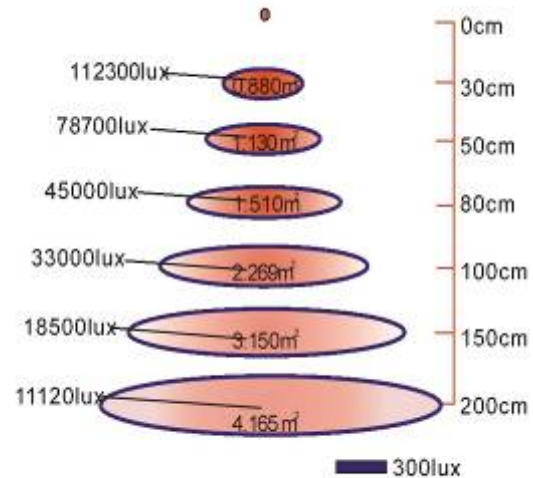

Parameter

Model no.	Flora 8
Power	110V/278W,220V/226W
LEDs Quantity	120pcs 3W LED
Color	R/B. Color ratio, wavelength can be customized
Input Voltage	AC85~264V
Output Voltage	DC32~45V
Lumens	4950LM
Working Frequency	50~60Hz
Lux	33000lux/1m, 18500/1.5m, 11120/2m
Lighting Area	2.269m²/1m, 3.150/1.5m, 4.165/2m
Working Environment	45%~90%RH 20~40°C
Working temperature	38°C~48°C
Size	496*283*85mm
NW	6.05KG
Gross Weight	7.2KG
Packing Size	573*320*120mm