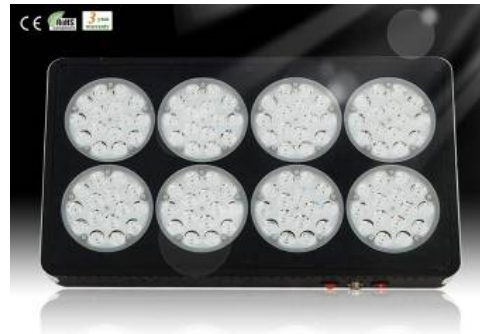

Flora 8-Led grow lights