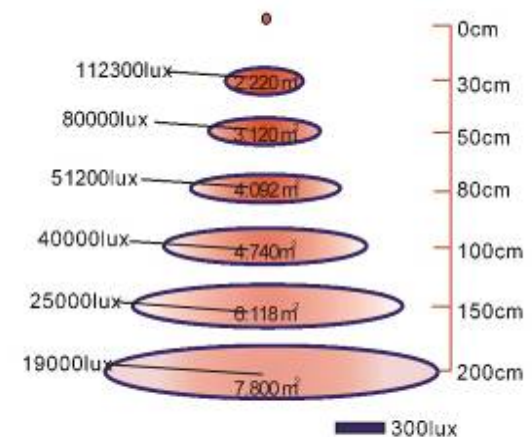

Data: 60°lens, Red=630nm, Blue=460nm, Red/Blue=2/1