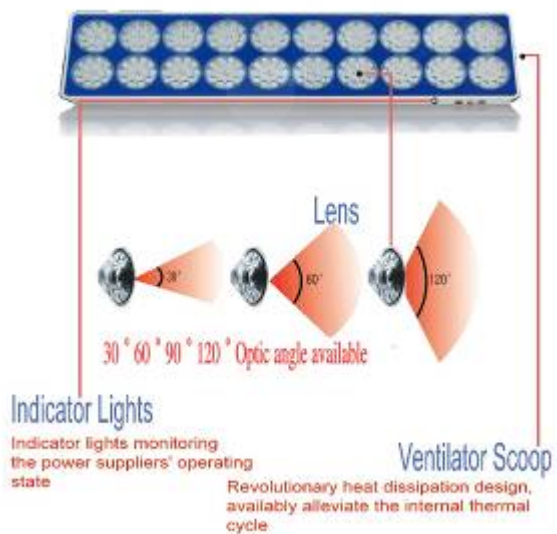

Parameter

Model no.	Flora 20
Power	110V/725W, 220V/675W
LEDs Quantity	300pcs 3W LED
Color	R/B. Color ratio, wavelength can be customized
Input Voltage	AC85~264V
Output Voltage	DC32~45V
Lumens	12400LM
Working Frequency	50~60Hz
Lux	40000lux/1m, 25000/1.5m, 19000/2m
Lighting Area	4.74m²/1m, 6.118/1.5m, 7.8/2m
Working Environment	45%~90%RH 20~40°C
Working temperature	45°C~59°C
Size	1174*283*85mm
NW	13.55KG
Gross Weight	15KG
Packing Size	1251*320*120mm