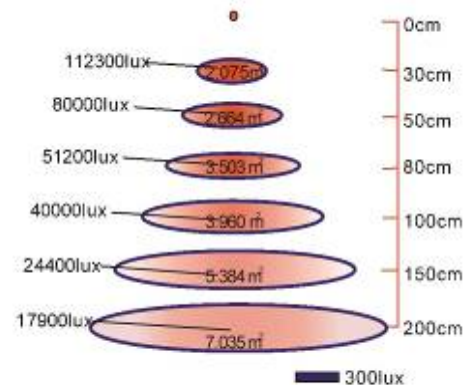

Data: 60°lens, Red=630nm, Blue=460nm, Red/Blue=2/1