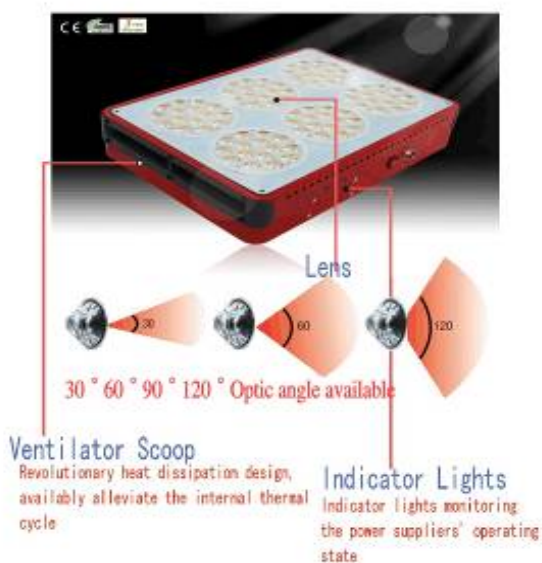

Parameter

Model no.	Flora 6
Power	110V/209W, 220V/198W
LEDs Quantity	90pcs 3W LED
Color	R/B. Color ratio, wavelength can be customized
Input Voltage	AC85~264V
Output Voltage	DC32~45V
Lumens	3700LM
Working Frequency	50~60Hz
Lux	18900lux/1m, 14400/1.5m, 8510/2m
Lighting Area	1.767m²/1m, 2.269/1.5m, 3.4630/2m
Working Environment	45%~90%RH 20~40°C
Working temperature	36°C~46°C
Size	383*283*85mm
NW	4.8KG
Gross Weight	5.7KG
Packing Size	460*320*120mm